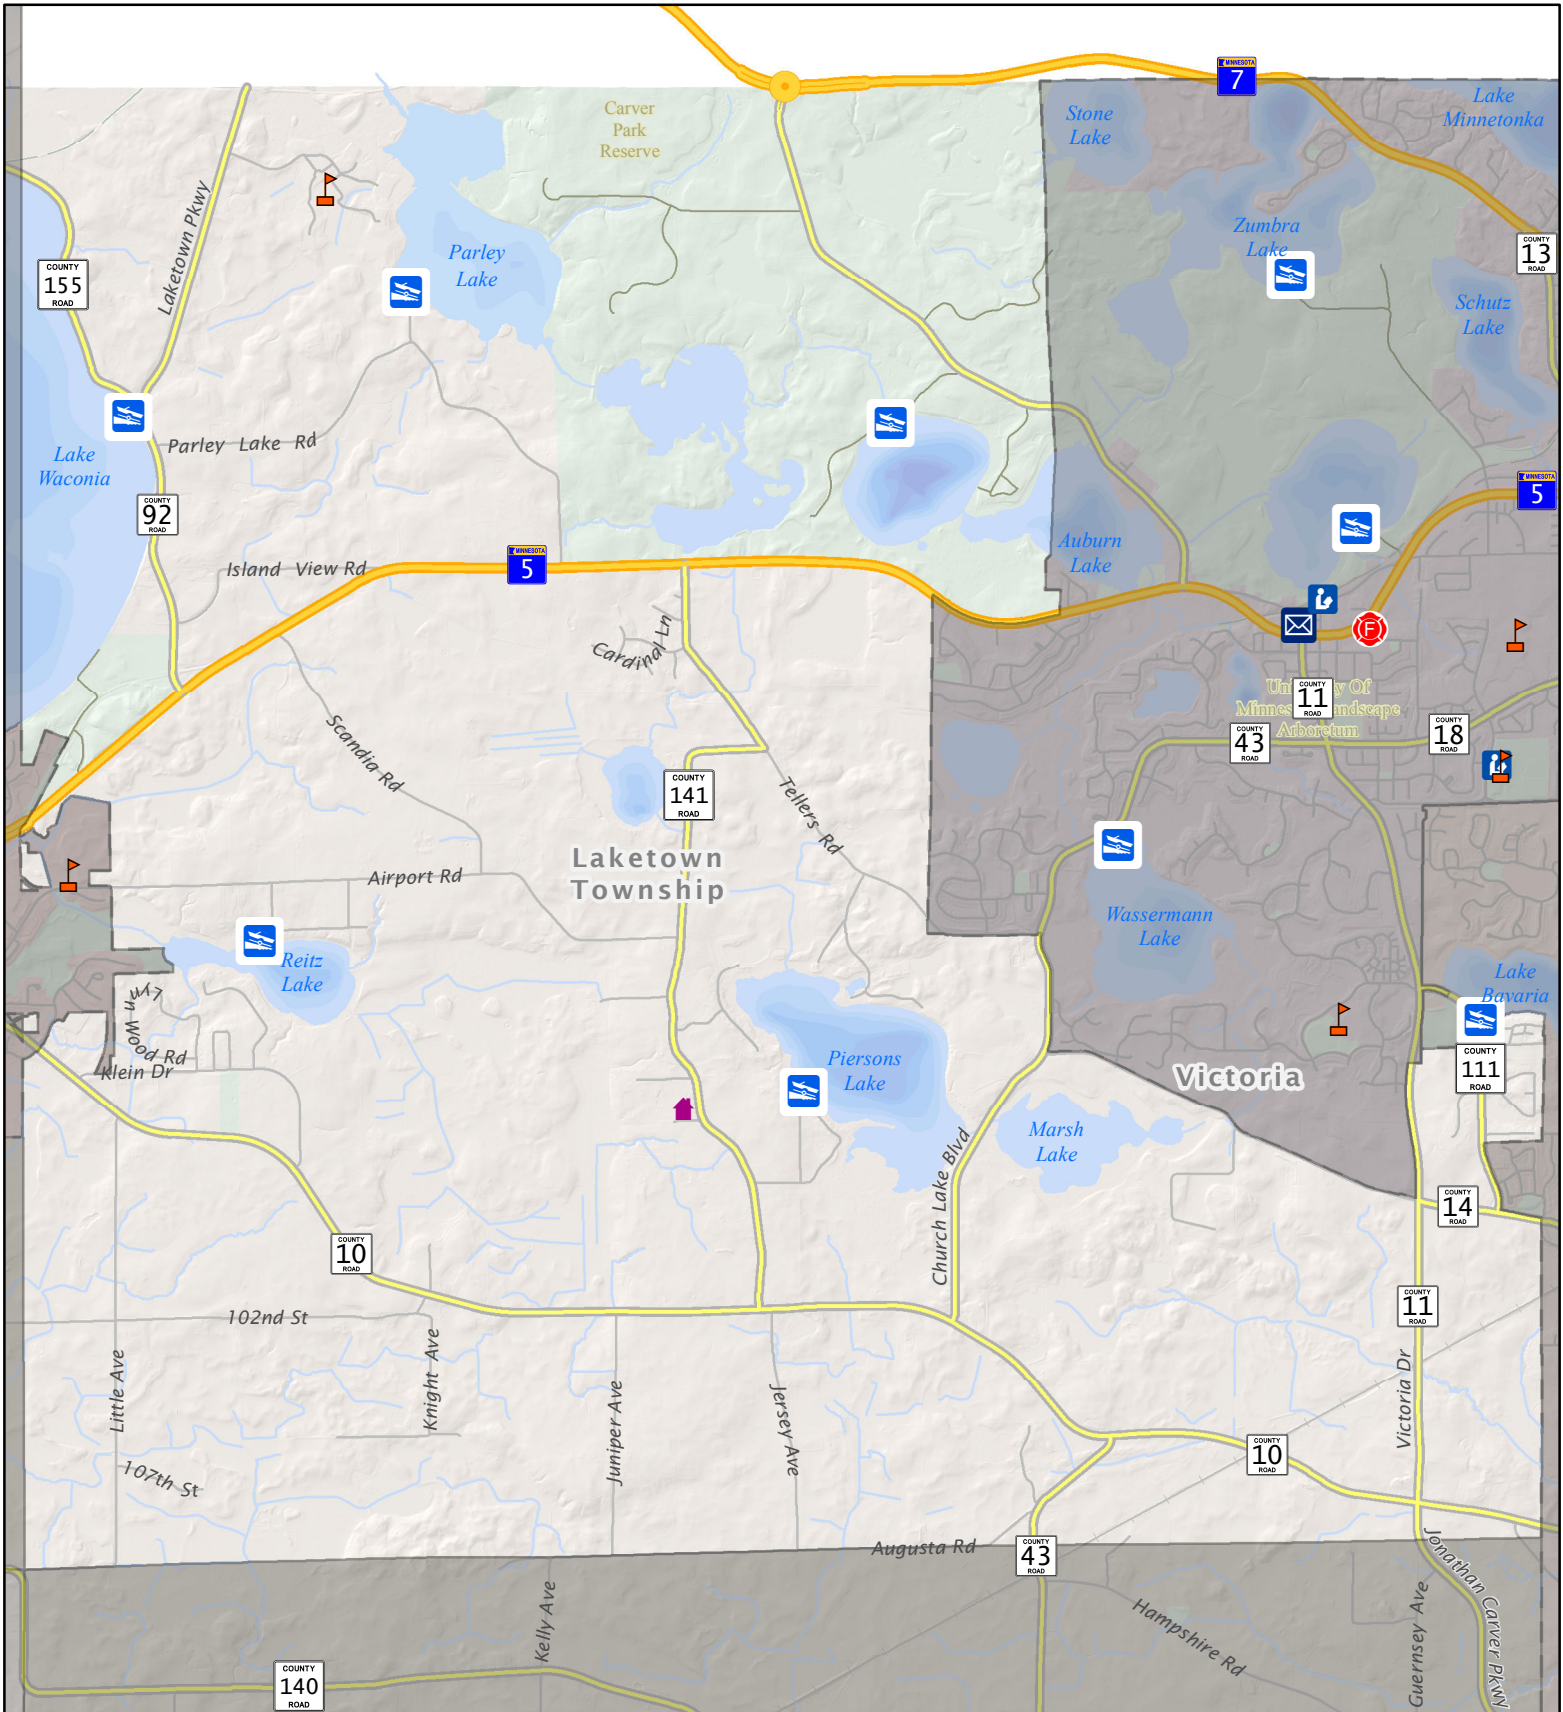

LAKETOWN TOWNSHIP

This map was created using Carver County's Geographic Information Systems (GIS), it is a compilation of information and data from various City, County, State, and Federal offices. This map is not a surveyed or legally recorded map and is intended to be used as a reference. Carver County is not responsible for any inaccuracies contained herein.

- | | | | |
|---|--------------|---|------------------------|
|  | Schools |  | County Service Centers |
|  | Libraries |  | Townhalls |
|  | Post Offices |  | Fire Stations |
|  | City Halls |  | Boat Landings |