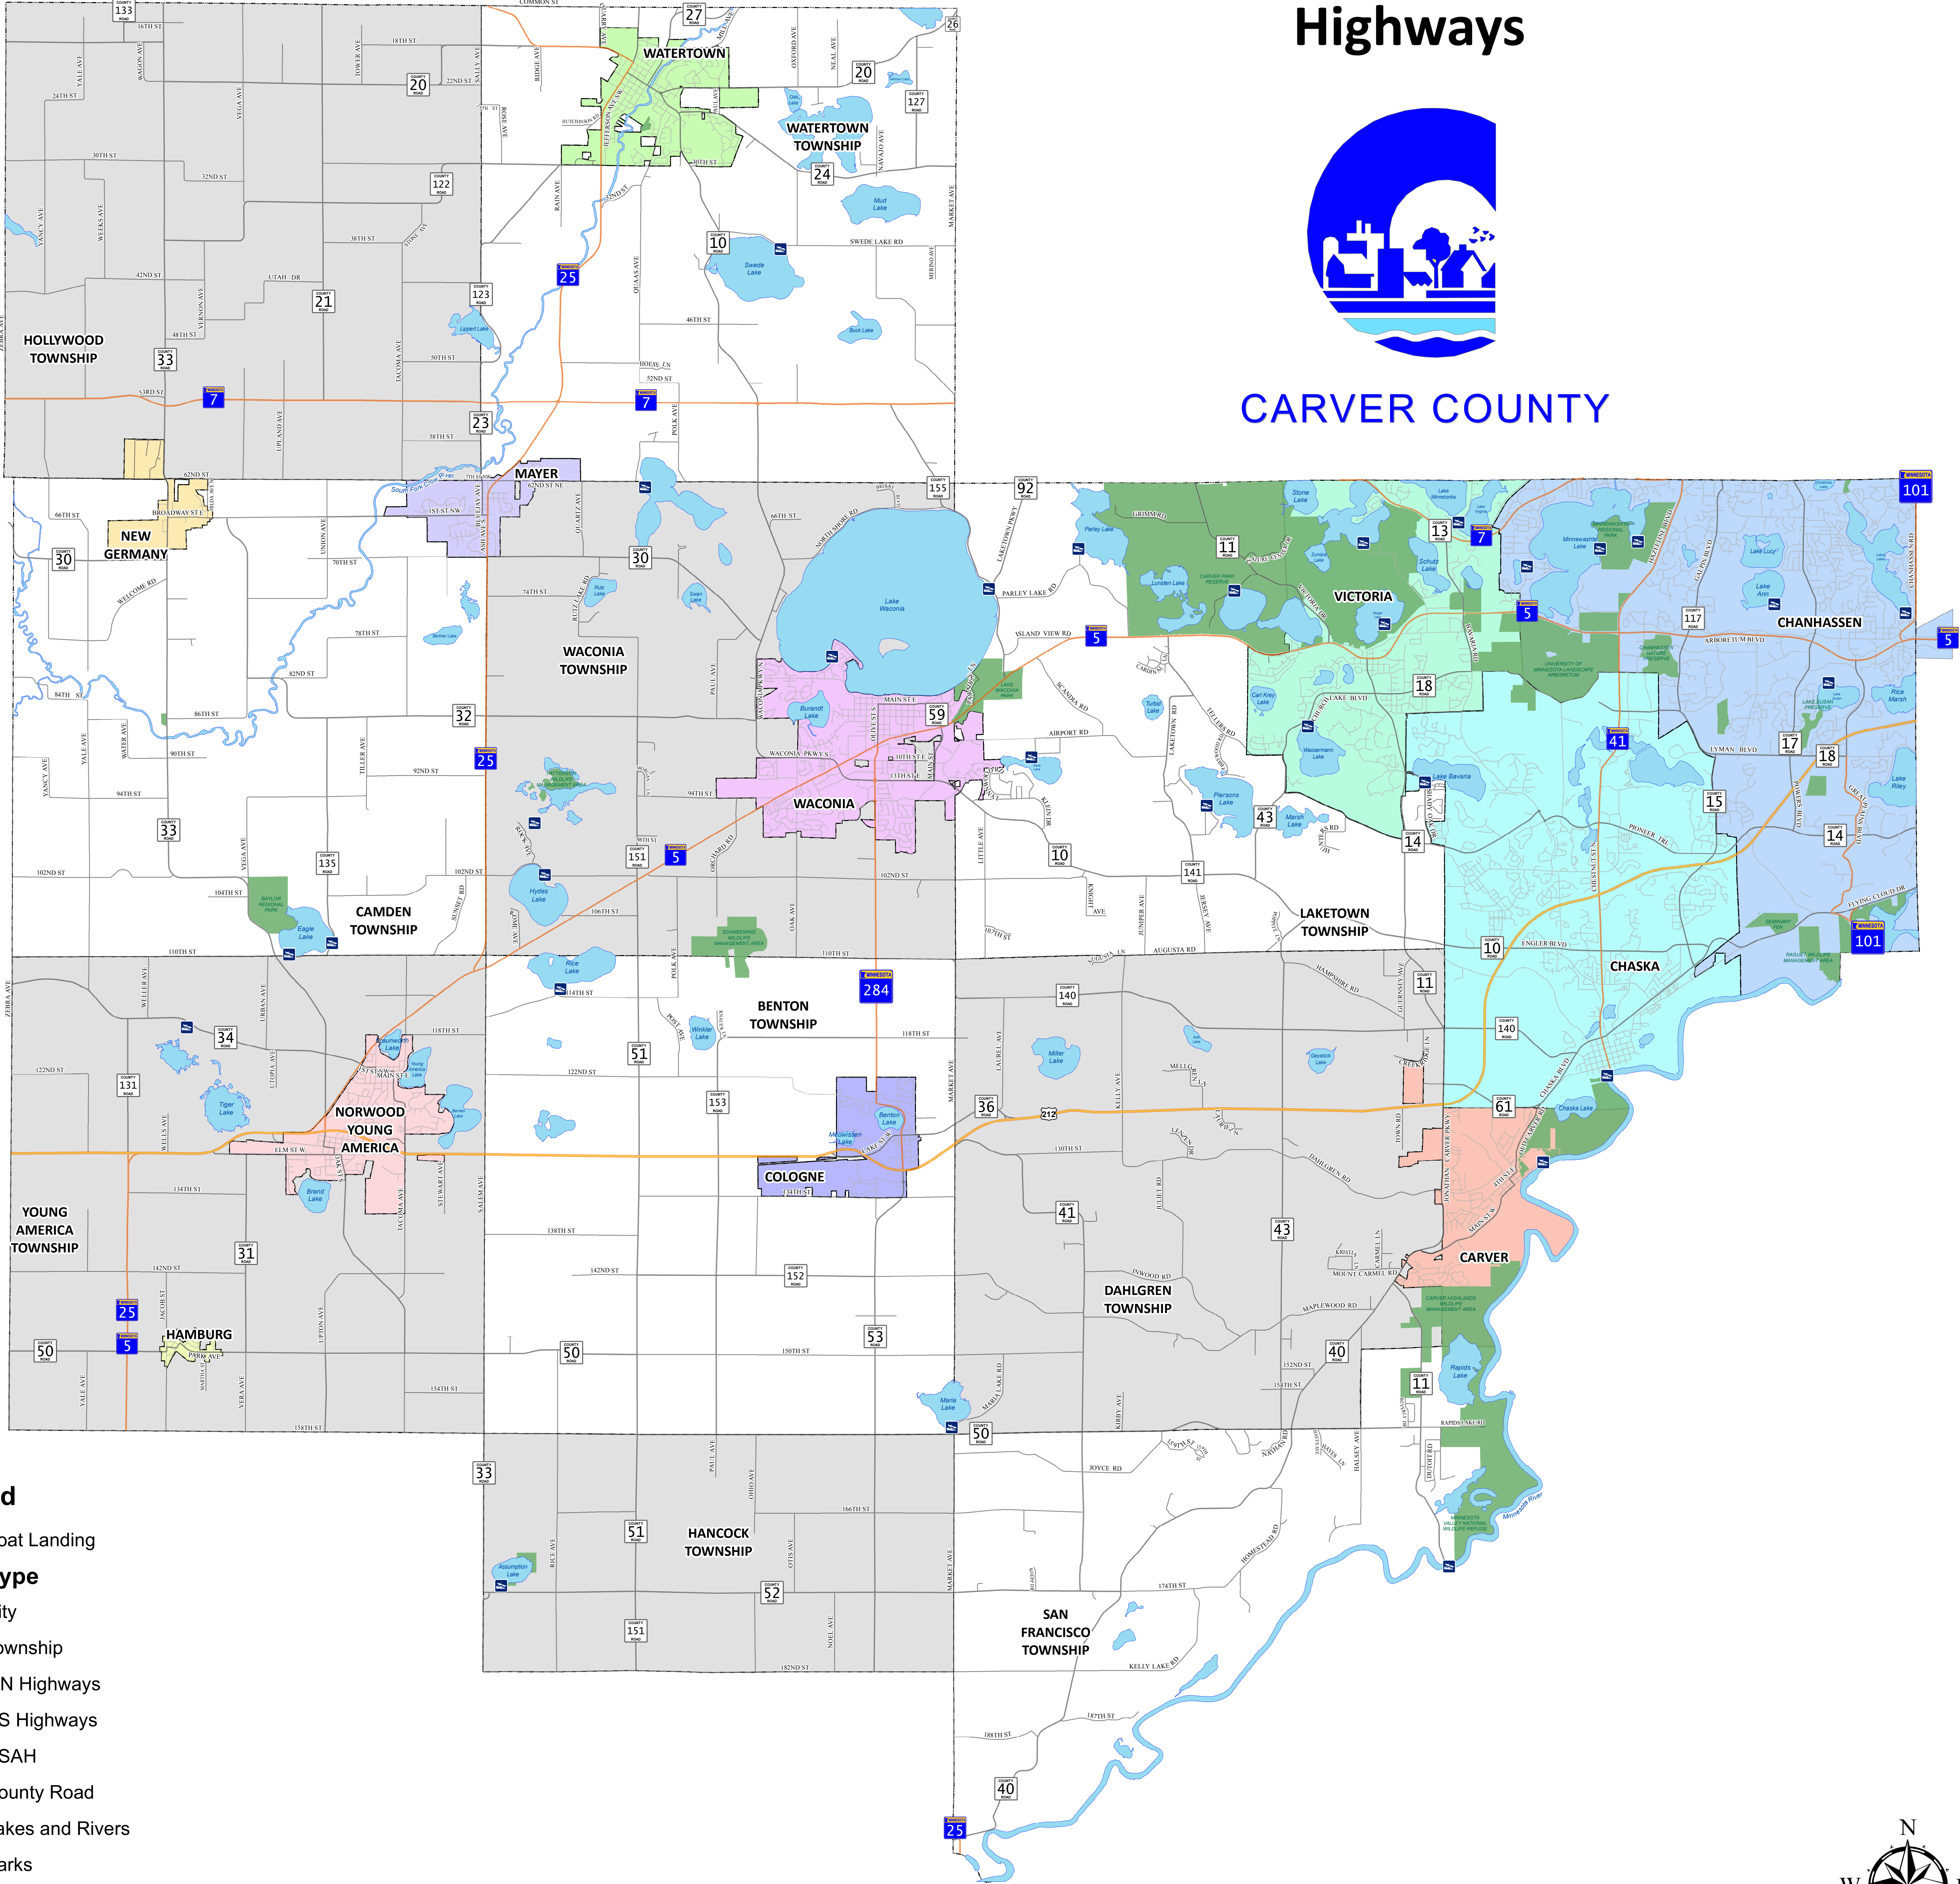

Carver County Highways

CARVER COUNTY

- Legend**
- Boat Landing
 - Road Type**
 - City
 - Township
 - MN Highways
 - US Highways
 - CSAH
 - County Road
 - Lakes and Rivers
 - Parks
 - City/Township Boundaries